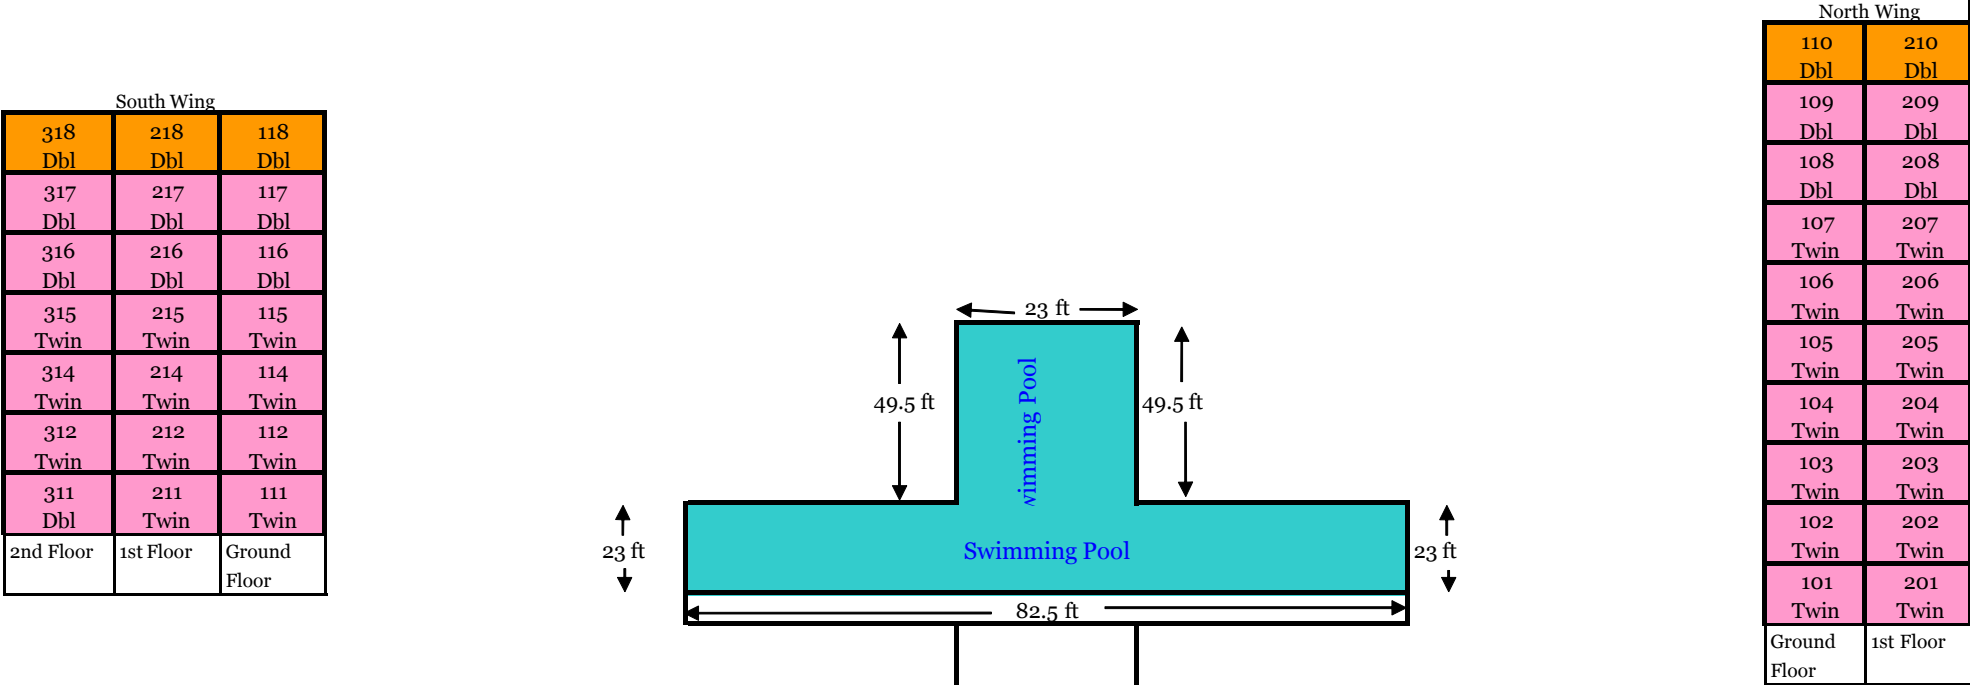

Heritance Ayurveda Maha Gedara

Room Plan

South Wing

318	218	118
Dbl	Dbl	Dbl
317	217	117
Dbl	Dbl	Dbl
316	216	116
Dbl	Dbl	Dbl
315	215	115
Twin	Twin	Twin
314	214	114
Twin	Twin	Twin
312	212	112
Twin	Twin	Twin
311	211	111
Dbl	Twin	Twin
2nd Floor	1st Floor	Ground Floor

North Wing

110	210
Dbl	Dbl
109	209
Dbl	Dbl
108	208
Dbl	Dbl
107	207
Twin	Twin
106	206
Twin	Twin
105	205
Twin	Twin
104	204
Twin	Twin
103	203
Twin	Twin
102	202
Twin	Twin
101	201
Twin	Twin
Ground Floor	1st Floor

	Main Building South Side	Semi outdoor Garden	Main Building North Side	
Ground Floor	Art & Craft Centre	Juice Bar	Restaurant	Ground Floor
1st Floor	232 Twin, 231 Sgl, 230 Sgl, 229 Sgl, 228 Sgl, 227 Sgl, 226 Twin	Lobby	219 Twin, 220 Sgl, 221 Sgl, 222 Sgl, 223 Sgl, 224 Sgl, 225 Twin	1st Floor
2nd Floor	329 Dbl, 328 Dbl, 327 Dbl, 326 Twin		319 Twin, 320 Dbl, 321 Dbl, 322 Dbl, 323 Twin	2nd Floor

	Standard	Sgls & Twins
	Deluxe	Dbls & Twins
	TV Corner Luxury	Dbls (King size)
	TV Suites	Dbls (King size)